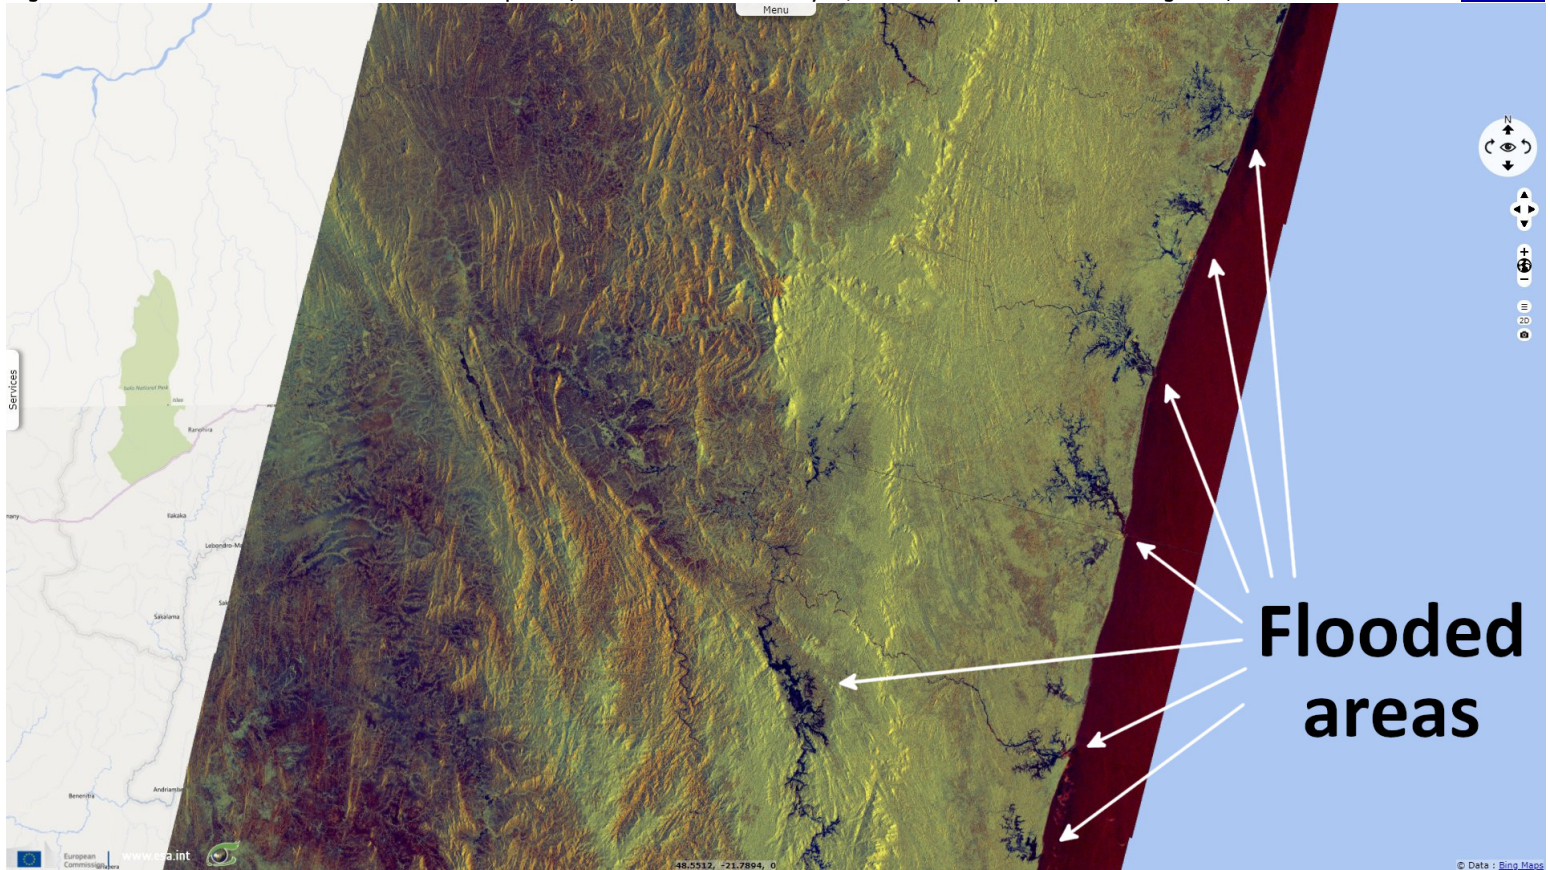

Fig. 3 - S3 SLSTR (04.02.2022) - Batsirai made landfall in Madagascar early on 5 February, bringing heavy impacts and majorly disrupting power and communication throughout the affected areas. [2D animation](#) [2D view](#)

Fig. 4 - S1 (27.01.2022) - Thousands of structures were damaged or destroyed, thousands of people remained in temporary shelters. [2D view](#)

Fig. 5 - S1 (08.02.2022) - It has left 112 000 displaced, 124 000 homes destroyed; over 120 people died in Madagascar, 2 in Mauritius.

[2D view](#)

Fig. 6 - S1 (11.02.2022) - Batsirai caused the Mauritian oil tanker Tresta Star to run aground off the coast of Reunion Island.

[2D view](#)

*The views expressed herein can in no way be taken to reflect the official opinion of the European Space Agency or the European Union.  
Contains modified Copernicus Sentinel data 2022, processed by VisioTerra.*