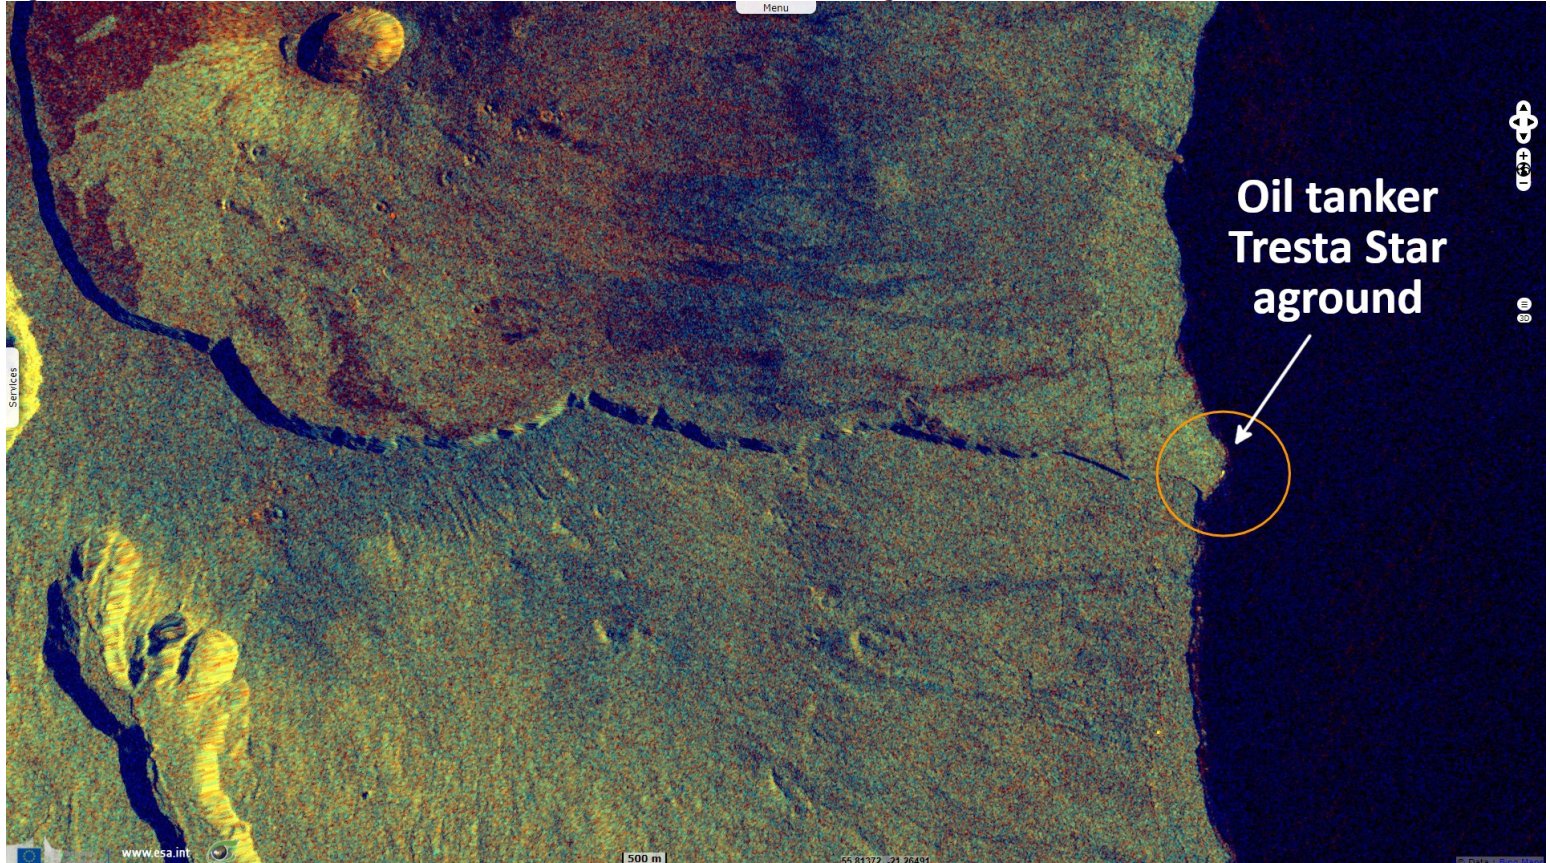

Fig. 3 - S3 SLSTR (04.02.2022) - Batsirai made landfall in Madagascar early on 5 February, bringing heavy impacts and majorly disrupting power and communication throughout the affected areas. [2D animation](#) [2D view](#)

[2D view](#)

Fig. 6 - S1 (11.02.2022) - Batsirai caused the Mauritian oil tanker Tresta Star to run aground off the coast of Reunion Island.

[2D view](#)

*The views expressed herein can in no way be taken to reflect the official opinion of the European Space Agency or the European Union.  
Contains modified Copernicus Sentinel data 2022, processed by VisioTerra.*