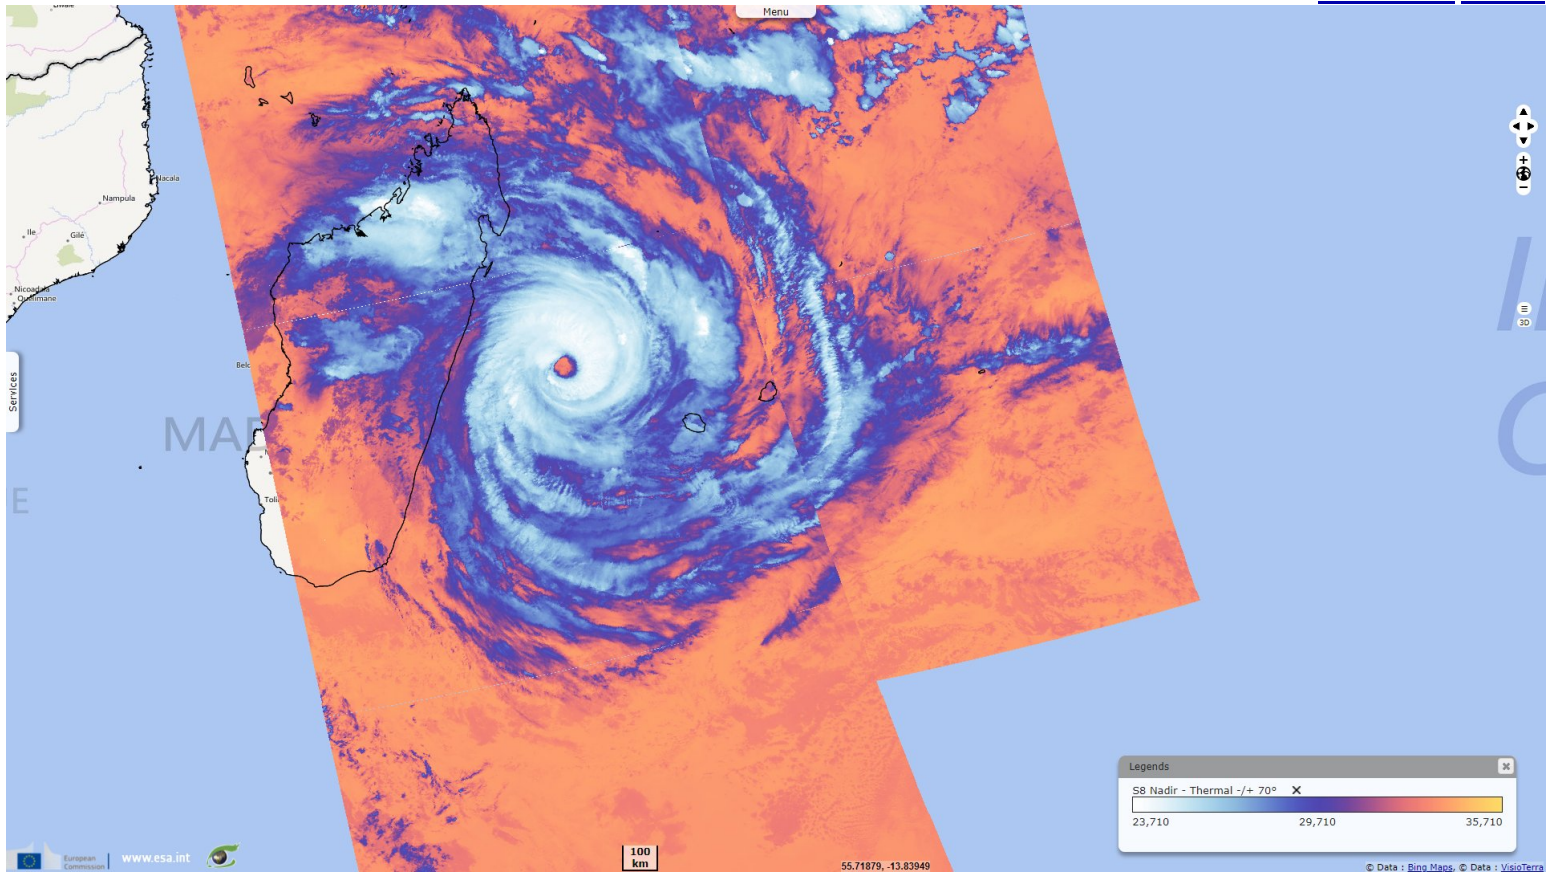

Fig. 1 - S3 SLSTR (29.01.2022) - Intense Tropical Cyclone Batsirai became the strongest tropical cyclone to strike Madagascar since 2017. [2D view](#)

Fig. 2 - S3 SLSTR (02.02.2022) - It reached 1-minute sustained of 230 km/h and a minimum pressure of 934 hPa. [2D animation](#) [2D view](#)

Fig. 3 - S3 SLSTR (04.02.2022) - Batsirai made landfall in Madagascar early on 5 February, bringing heavy impacts and majorly disrupting power and communication throughout the affected areas. [2D animation](#) [2D view](#)

Fig. 4 - S1 (27.01.2022) - Thousands of structures were damaged or destroyed, thousands of people remained in temporary shelters. [2D view](#)

Fig. 5 - S1 (08.02.2022) - It has left 112 000 displaced, 124 000 homes destroyed; over 120 people died in Madagascar, 2 in Mauritius.

[2D view](#)

Fig. 6 - S1 (11.02.2022) - Batsirai caused the Mauritian oil tanker Tresta Star to run aground off the coast of Reunion Island.

[2D view](#)

*The views expressed herein can in no way be taken to reflect the official opinion of the European Space Agency or the European Union.  
Contains modified Copernicus Sentinel data 2022, processed by VisioTerra.*