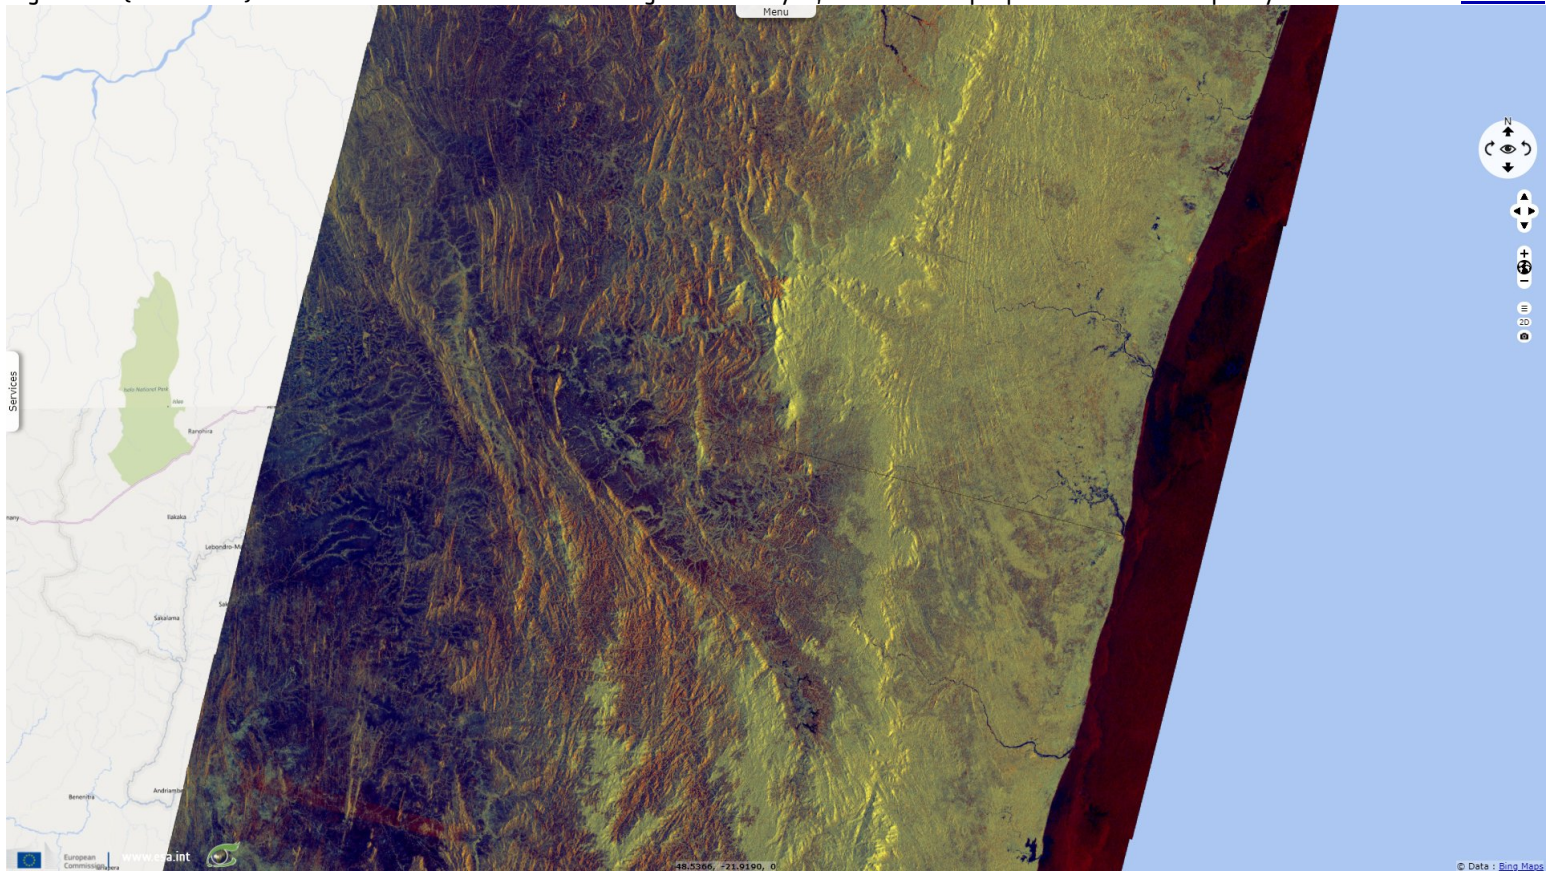

Fig. 1 - S3 SLSTR (29.01.2022) - Intense Tropical Cyclone Batsirai became the strongest tropical cyclone to strike Madagascar since 2017. [2D view](#)

Fig. 2 - S3 SLSTR (02.02.2022) - It reached 1-minute sustained of 230 km/h and a minimum pressure of 934 hPa. [2D animation](#) [2D view](#)

Fig. 3 - S3 SLSTR (04.02.2022) - Batsirai made landfall in Madagascar early on 5 February, bringing heavy impacts and majorly disrupting power and communication throughout the affected areas. [2D animation](#) [2D view](#)

Fig. 4 - S1 (27.01.2022) - Thousands of structures were damaged or destroyed, thousands of people remained in temporary shelters. [2D view](#)

Fig. 5 - S1 (08.02.2022) - It has left 112 000 displaced, 124 000 homes destroyed; over 120 people died in Madagascar, 2 in Mauritius.

[2D view](#)

Fig. 6 - S1 (11.02.2022) - Batsirai caused the Mauritian oil tanker Tresta Star to run aground off the coast of Reunion Island.

[2D view](#)

*The views expressed herein can in no way be taken to reflect the official opinion of the European Space Agency or the European Union.  
Contains modified Copernicus Sentinel data 2022, processed by VisioTerra.*