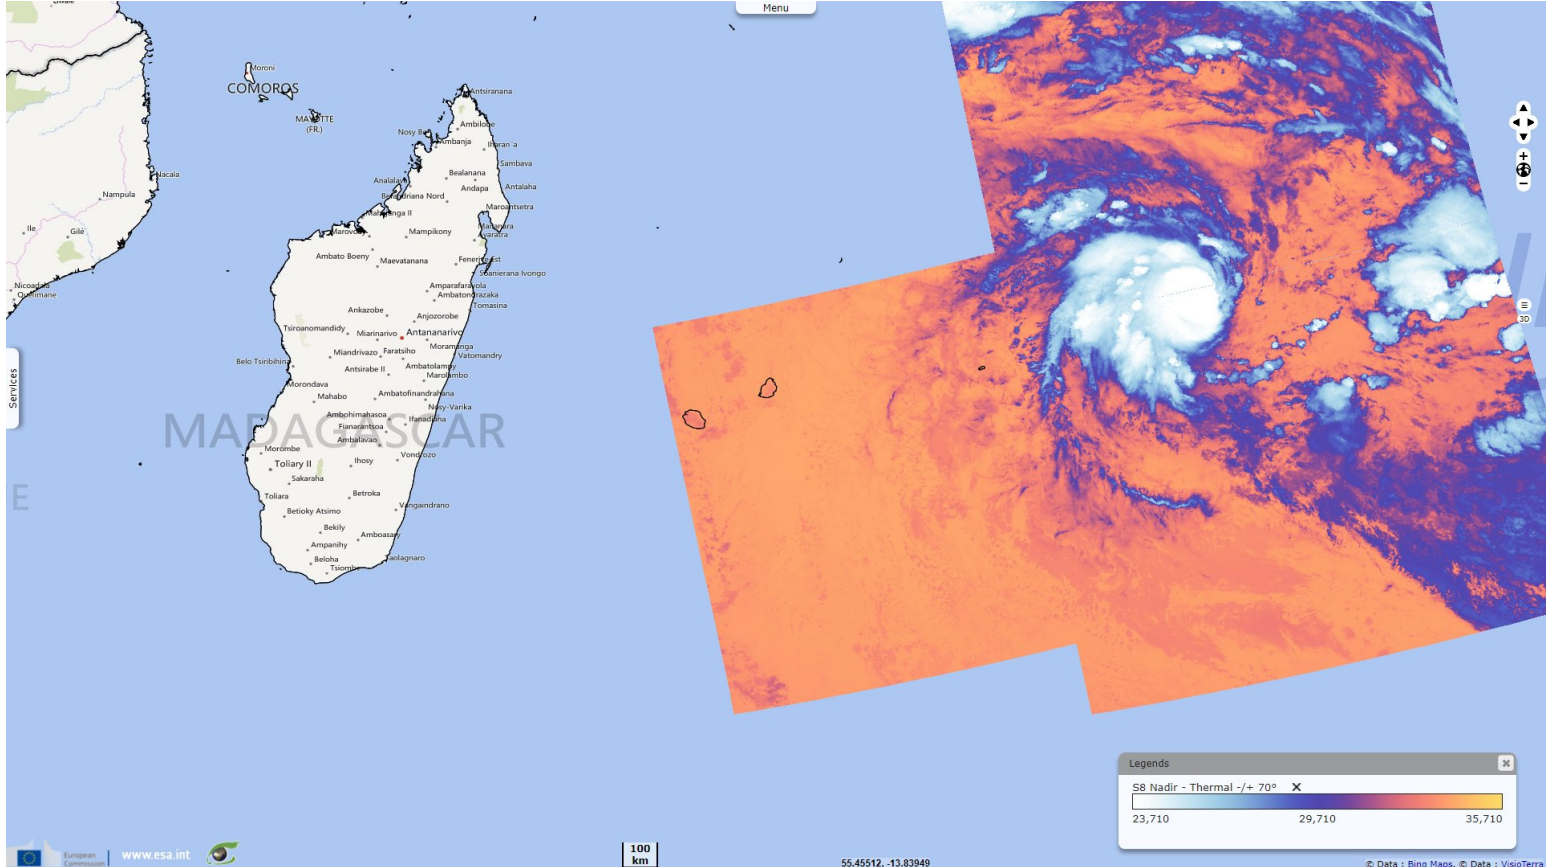

Fig. 1 - S3 SLSTR (29.01.2022) - Intense Tropical Cyclone Batsirai became the strongest tropical cyclone to strike Madagascar since 2017. [2D view](#)

Fig. 2 - S3 SLSTR (02.02.2022) - It reached 1-minute sustained of 230 km/h and a minimum pressure of 934 hPa. [2D animation](#) [2D view](#)

Fig. 3 - S3 SLSTR (04.02.2022) - Batsirai made landfall in Madagascar early on 5 February, bringing heavy impacts and majorly disrupting power and communication throughout the affected areas. [2D animation](#) [2D view](#)

[2D view](#)

Fig. 6 - S1 (11.02.2022) - Batsirai caused the Mauritian oil tanker Tresta Star to run aground off the coast of Reunion Island.

[2D view](#)

*The views expressed herein can in no way be taken to reflect the official opinion of the European Space Agency or the European Union.  
Contains modified Copernicus Sentinel data 2022, processed by VisioTerra.*