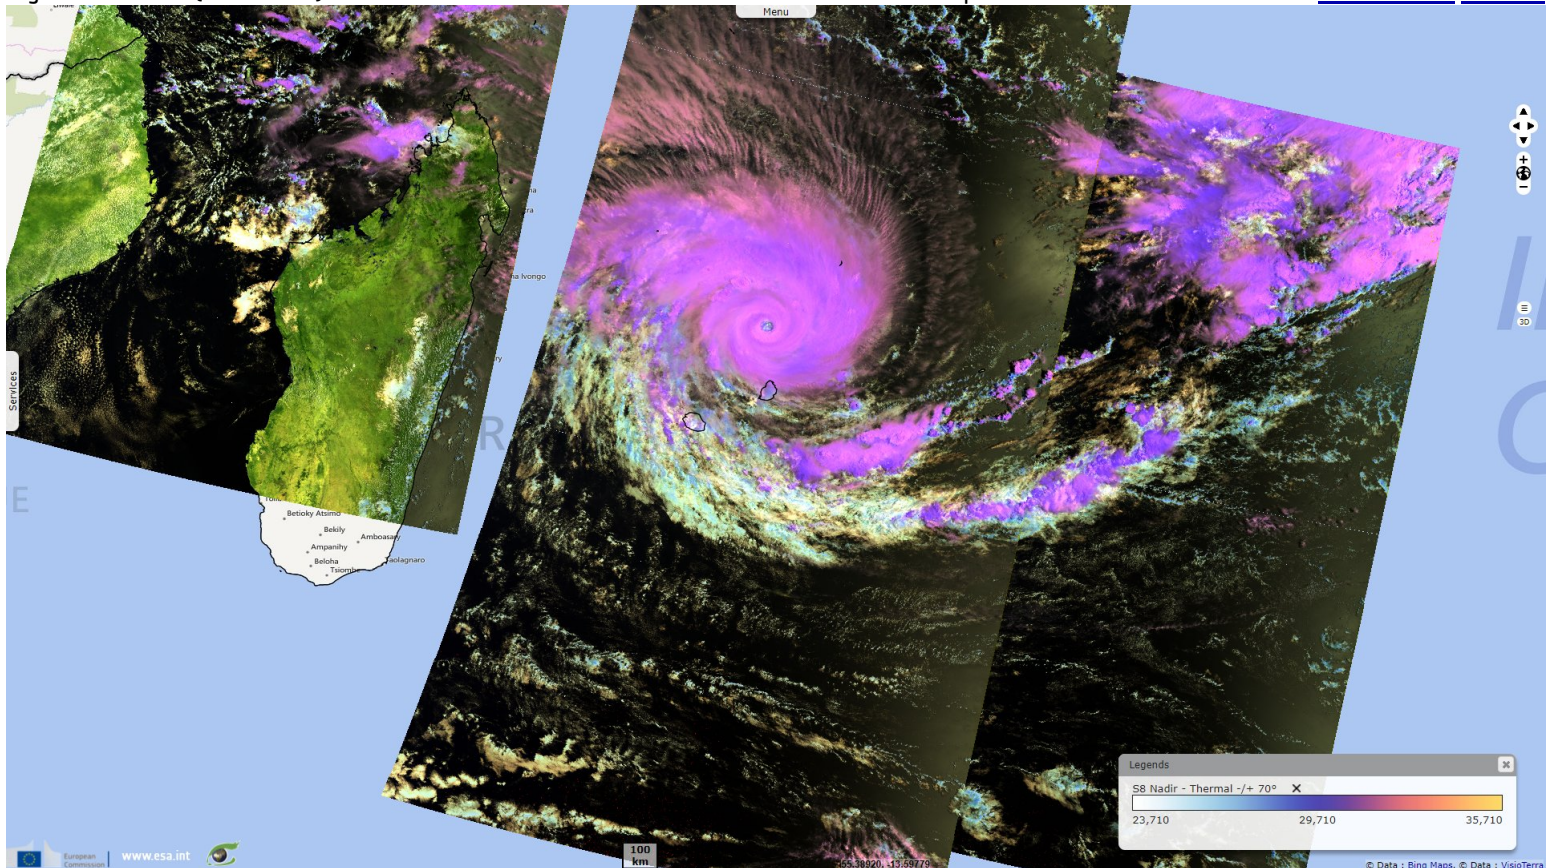

Fig. 1 - S3 SLSTR (29.01.2022) - Intense Tropical Cyclone Batsirai became the strongest tropical cyclone to strike Madagascar since 2017. [2D view](#)

Fig. 2 - S3 SLSTR (02.02.2022) - It reached 1-minute sustained of 230 km/h and a minimum pressure of 934 hPa. [2D animation](#) [2D view](#)

Fig. 3 - S3 SLSTR (04.02.2022) - Batsirai made landfall in Madagascar early on 5 February, bringing heavy impacts and majorly disrupting power and communication throughout the affected areas. [2D animation](#) [2D view](#)

[2D view](#)

Fig. 6 - S1 (11.02.2022) - Batsirai caused the Mauritian oil tanker Tresta Star to run aground off the coast of Reunion Island.

[2D view](#)

*The views expressed herein can in no way be taken to reflect the official opinion of the European Space Agency or the European Union.  
Contains modified Copernicus Sentinel data 2022, processed by VisioTerra.*