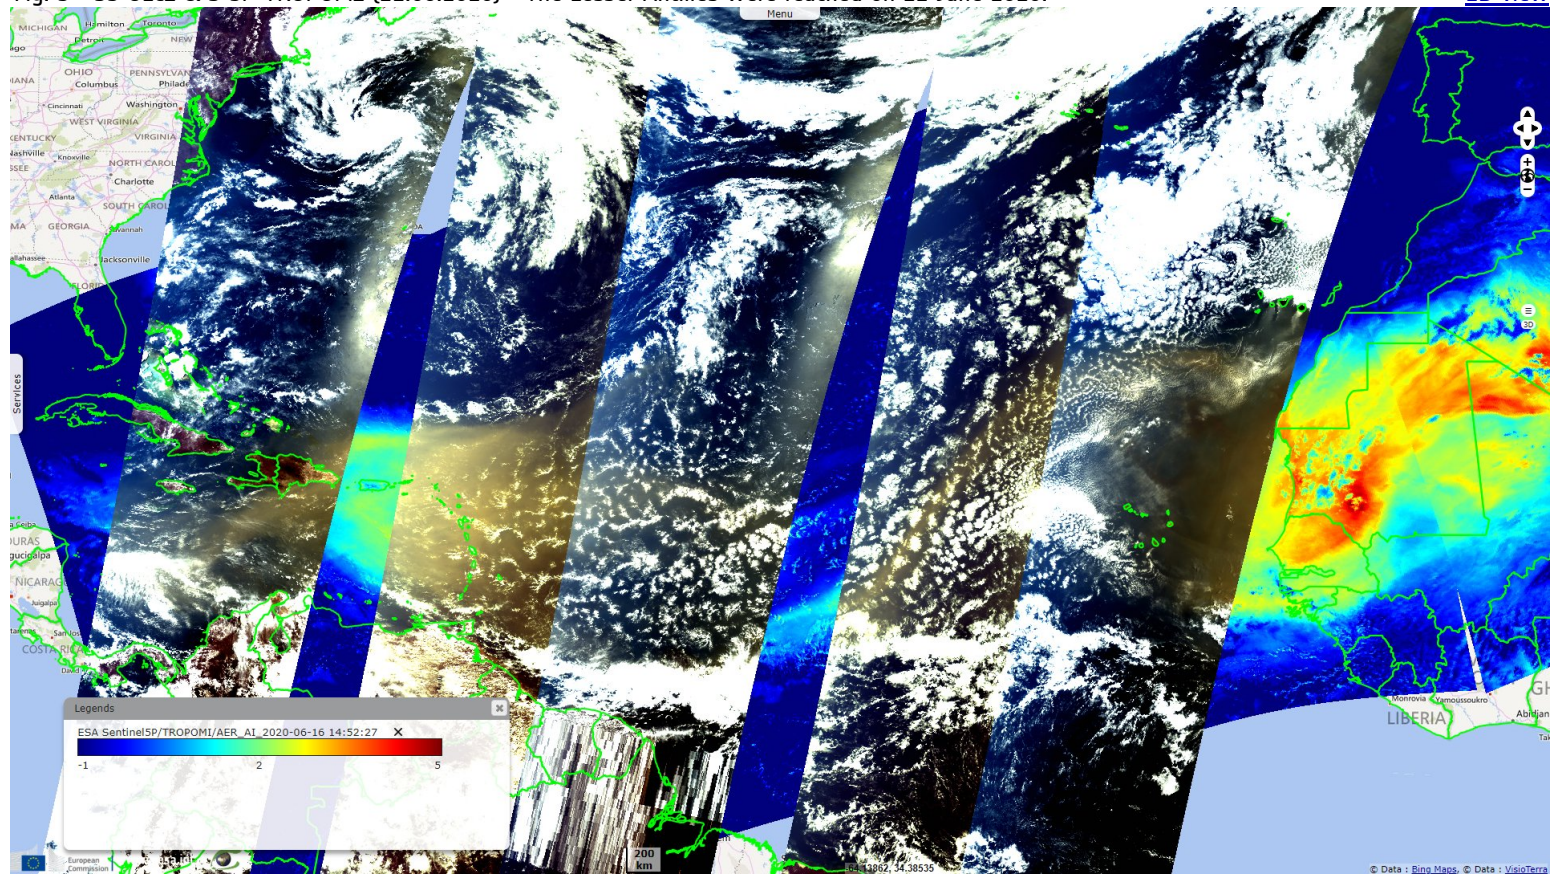

2D Layerstack

Fig. 1 - S3 OLCI & S-5P TROPOMI (18.06.2020) - The OLCI optical images & Sentinel-5P aerosol data show good continuity.

2D view

Notice the laminar-turbulent transition on the northern edge & a von Karman vortex street starting west of Cape Verde.

Fig. 2 - S3 OLCI & S-5P TROPOMI (19.06.2020) - The trade winds blow the fine Sahara sand across the Atlantic Ocean.

2D view

Fig. 3 - S3 OLCI & 5-5P TROPOMI (20.06.2020) - The coverage of TROPOMI and both OLCI instruments allows a good assessment of this event. [2D view](#)

2D view

Fig. 6 - S3 OLCI & S-5P TROPOMI (23.06.2020) - The Greater Antilles were reached by the sandstorm the following day.

2D animation 2D view

The views expressed herein can in no way be taken to reflect the official opinion of the European Space Agency or the European Union.  
Contains modified Copernicus Sentinel data 2020, processed by VisioTerra.