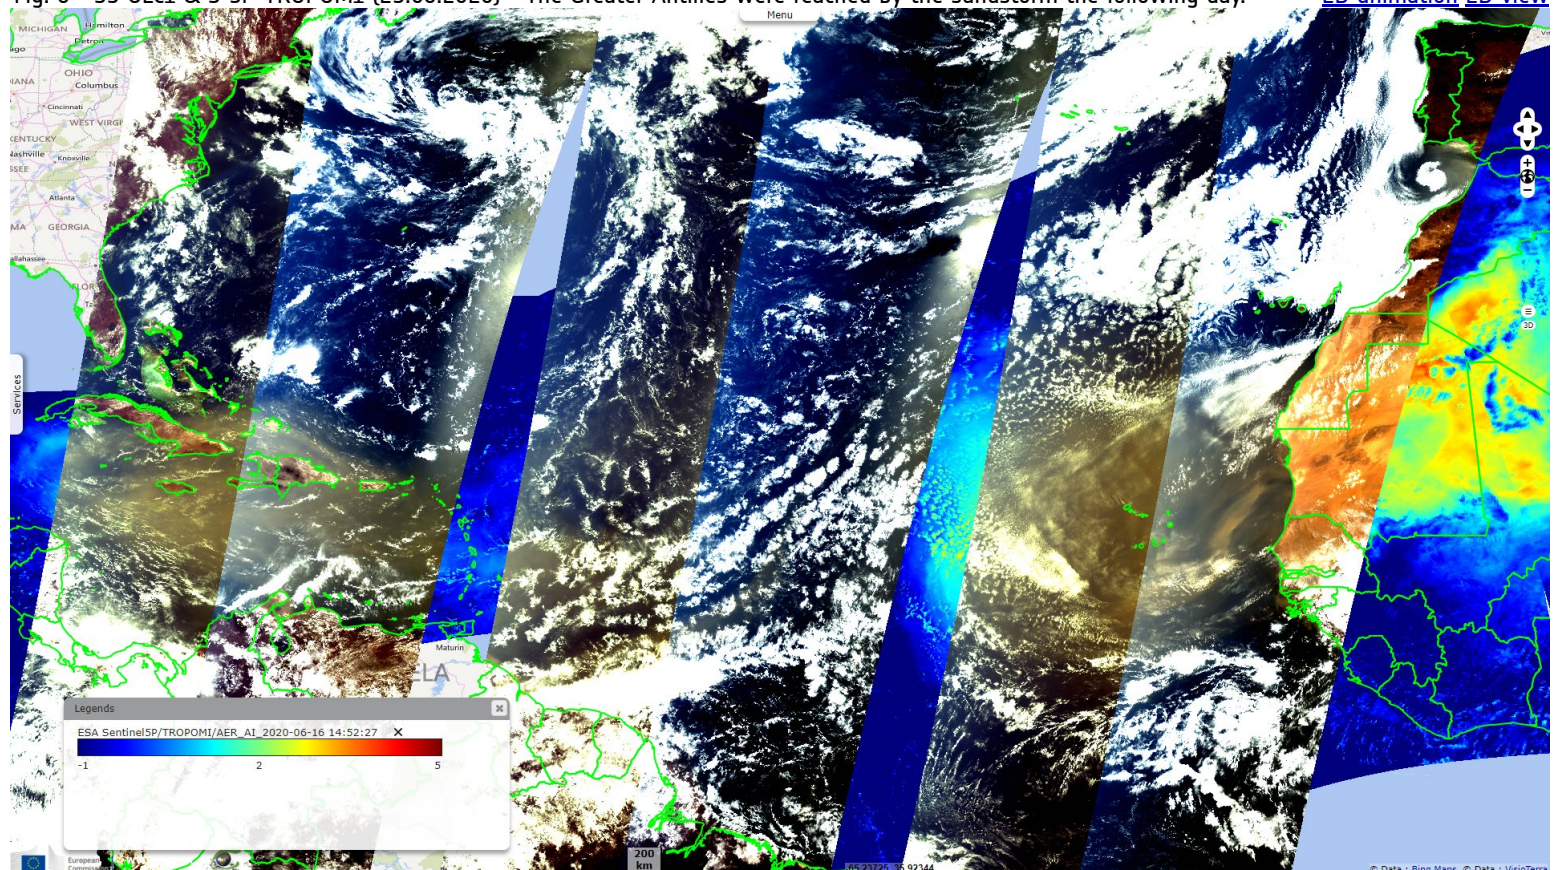

2D Layerstack

Fig. 1 - S3 OLCI & S-5P TROPOMI (18.06.2020) - The OLCI optical images & Sentinel-5P aerosol data show good continuity.

2D view

Notice the laminar-turbulent transition on the northern edge & a von Karman vortex street starting west of Cape Verde.

Fig. 2 - S3 OLCI & S-5P TROPOMI (19.06.2020) - The trade winds blow the fine Sahara sand across the Atlantic Ocean.

2D view

Fig. 3 - S3 OLCI & 5-5P TROPOMI (20.06.2020) - The coverage of TROPOMI and both OLCI instruments allows a good assessment of this event. [2D view](#)

2D view

Fig. 6 - S3 OLCI & S-5P TROPOMI (23.06.2020) - The Greater Antilles were reached by the sandstorm the following day.

2D animation 2D view

The views expressed herein can in no way be taken to reflect the official opinion of the European Space Agency or the European Union.  
Contains modified Copernicus Sentinel data 2020, processed by VisioTerra.