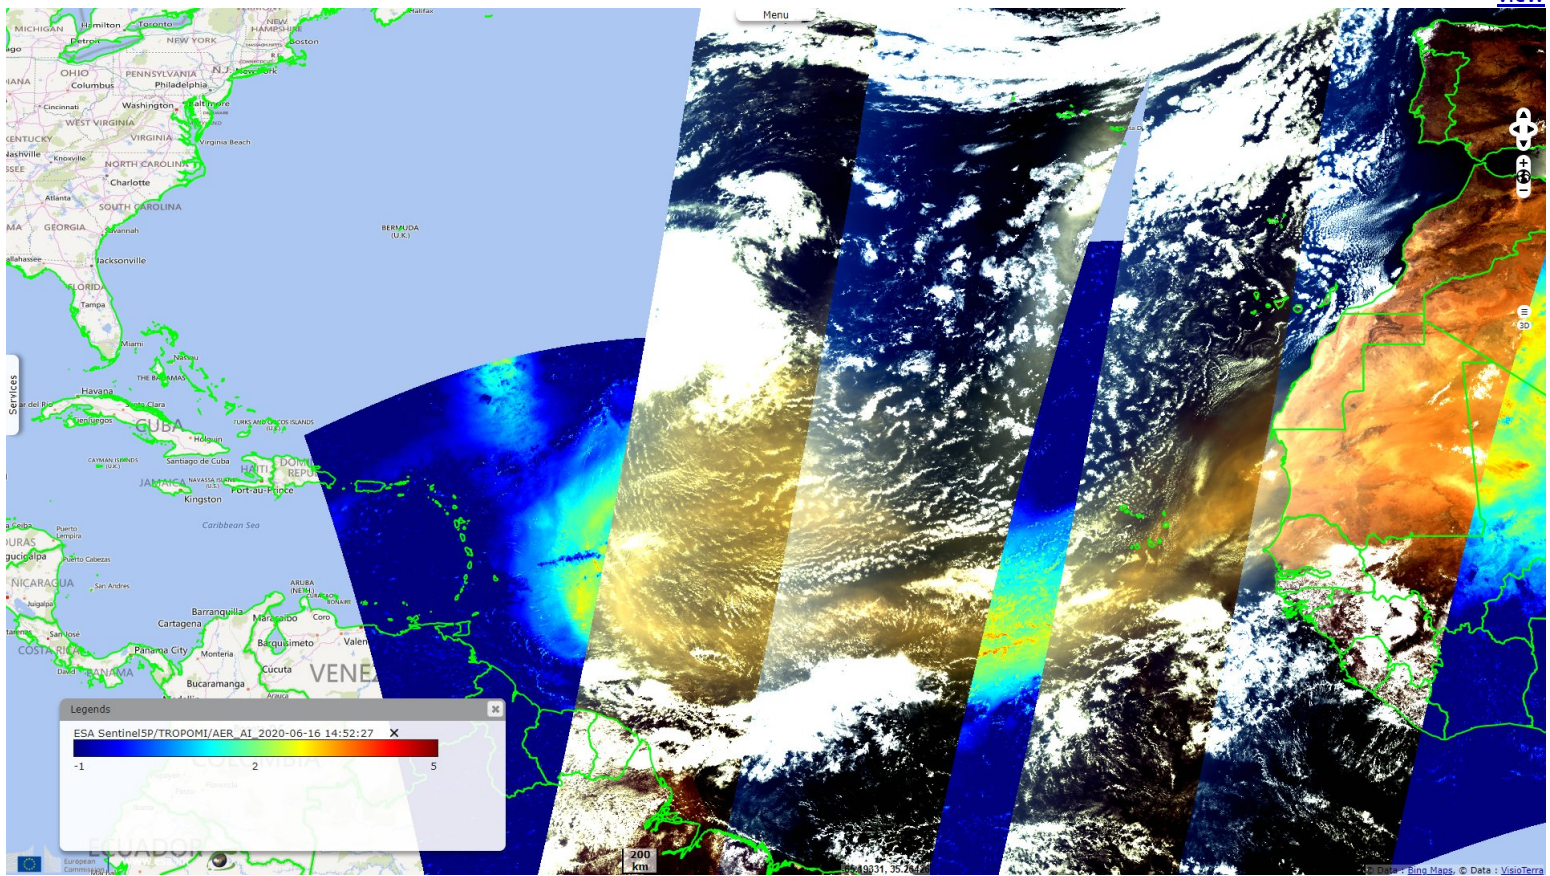

2D Layerstack

Fig. 1 - S3 OLCI & S-5P TROPOMI (18.06.2020) - The OLCI optical images & Sentinel-5P aerosol data show good continuity.

2D view

Notice the laminar-turbulent transition on the northern edge & a von Karman vortex street starting west of Cape Verde.

Fig. 2 - S3 OLCI & S-5P TROPOMI (19.06.2020) - The trade winds blow the fine Sahara sand across the Atlantic Ocean.

2D view

Fig. 3 - S3 OLCI & 5-5P TROPOMI (20.06.2020) - The coverage of TROPOMI and both OLCI instruments allows a good assessment of this event. [2D view](#)

2D view

Fig. 6 - S3 OLCI & S-5P TROPOMI (23.06.2020) - The Greater Antilles were reached by the sandstorm the following day.

2D animation 2D view

The views expressed herein can in no way be taken to reflect the official opinion of the European Space Agency or the European Union.  
Contains modified Copernicus Sentinel data 2020, processed by VisioTerra.