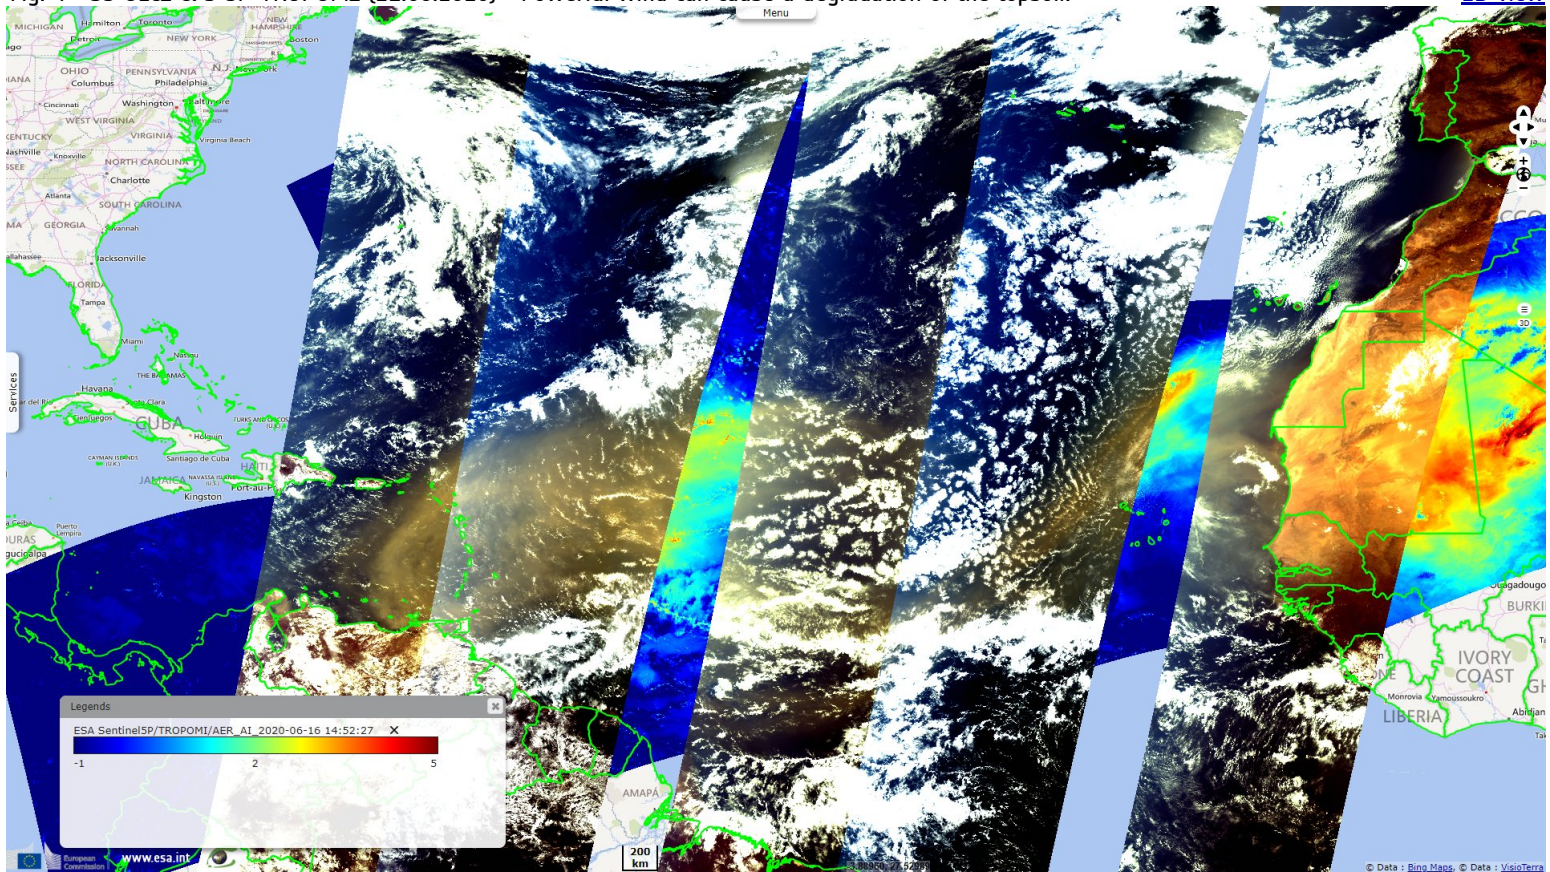

2D Layerstack

Fig. 1 - S3 OLCI & S-5P TROPOMI (18.06.2020) - The OLCI optical images & Sentinel-5P aerosol data show good continuity.

2D view

Notice the laminar-turbulent transition on the northern edge & a von Karman vortex street starting west of Cape Verde.

Fig. 2 - S3 OLCI & S-5P TROPOMI (19.06.2020) - The trade winds blow the fine Sahara sand across the Atlantic Ocean.

2D view

Fig. 3 - S3 OLCI & 5-5P TROPOMI (20.06.2020) - The coverage of TROPOMI and both OLCI instruments allows a good assessment of this event. [2D view](#)

Fig. 4 - S3 OLCI & 5-5P TROPOMI (21.06.2020) - Powerful wind can cause a degradation of the topsoil. [2D view](#)

Fig. 5 - S3 OLCI & S-5P TROPOMI (22.06.2020) - The Lesser Antilles were reached on 22 June 2020.

2D view

Fig. 6 - S3 OLCI & S-5P TROPOMI (23.06.2020) - The Greater Antilles were reached by the sandstorm the following day.

2D animation 2D view

The views expressed herein can in no way be taken to reflect the official opinion of the European Space Agency or the European Union.  
Contains modified Copernicus Sentinel data 2020, processed by VisioTerra.