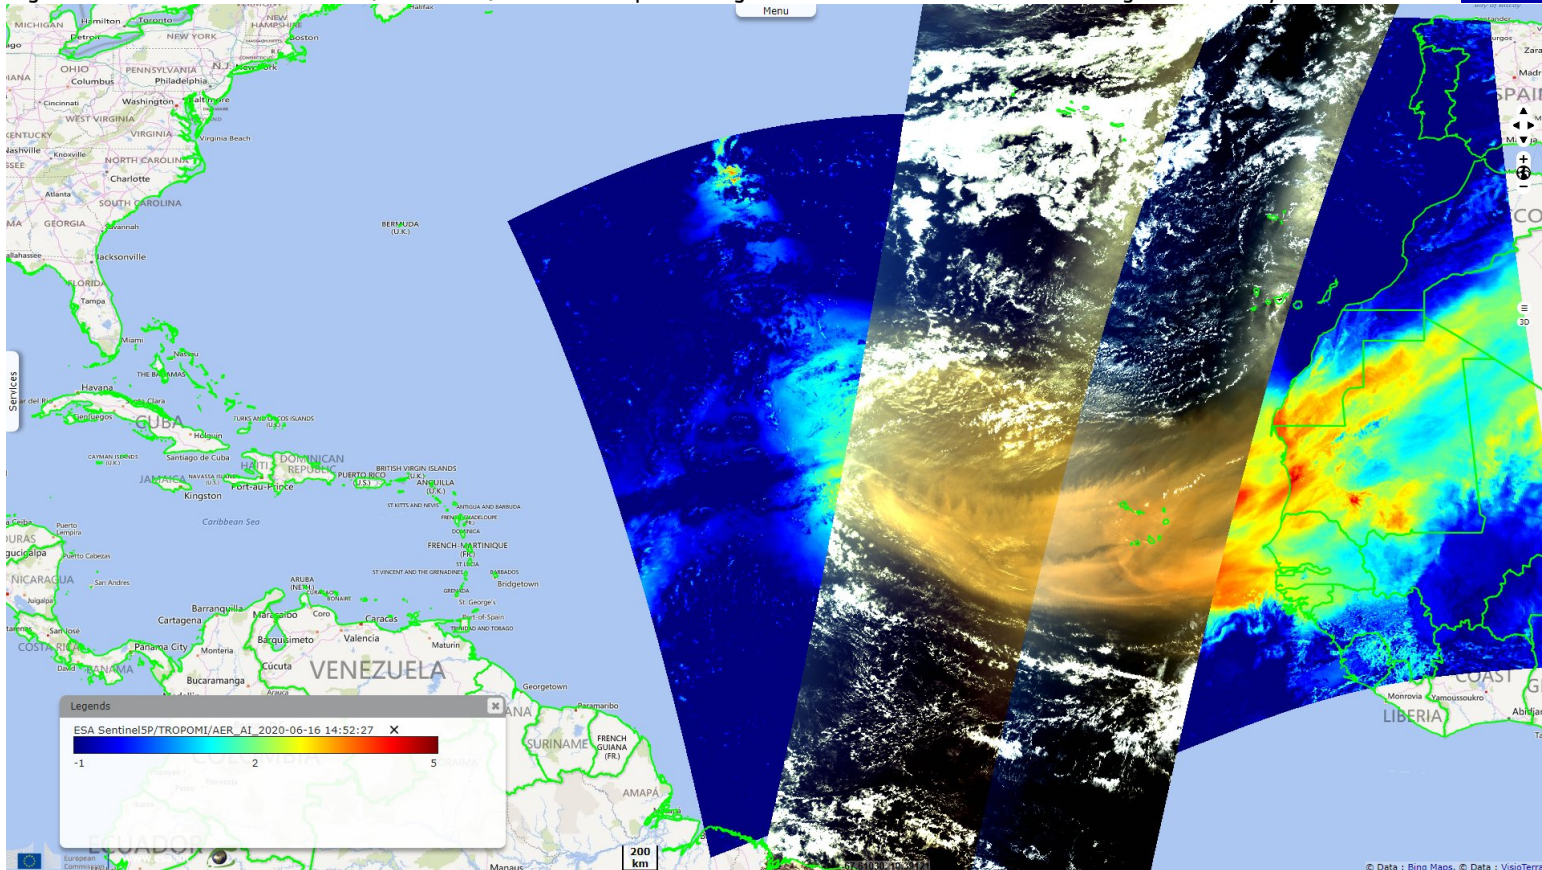

Sentinel-5P TROPOMI AER\_AI acquired on 23 June 2020 at 12:38:25 to 19:23:25 UTC

Author(s): Sentinel Vision team, VisioTerra, France - [svp@visioterra.fr](mailto:svp@visioterra.fr)

Keyword(s): Atmosphere, storm, Atlantic Ocean, Sahara desert, Caribbeans, Antilles

2D Layerstack

Fig. 1 - S3 OLCI & S-5P TROPOMI (18.06.2020) - The OLCI optical images & Sentinel-5P aerosol data show good continuity.

2D view

Notice the laminar-turbulent transition on the northern edge & a von Karman vortex street starting west of Cape Verde.

Fig. 2 - S3 OLCI & S-5P TROPOMI (19.06.2020) - The trade winds blow the fine Sahara sand across the Atlantic Ocean.

2D view

Fig. 3 - S3 OLCI & 5-5P TROPOMI (20.06.2020) - The coverage of TROPOMI and both OLCI instruments allows a good assessment of this event. [2D view](#)

2D view

Fig. 6 - S3 OLCI & S-5P TROPOMI (23.06.2020) - The Greater Antilles were reached by the sandstorm the following day.

2D animation 2D view

The views expressed herein can in no way be taken to reflect the official opinion of the European Space Agency or the European Union.  
Contains modified Copernicus Sentinel data 2020, processed by VisioTerra.