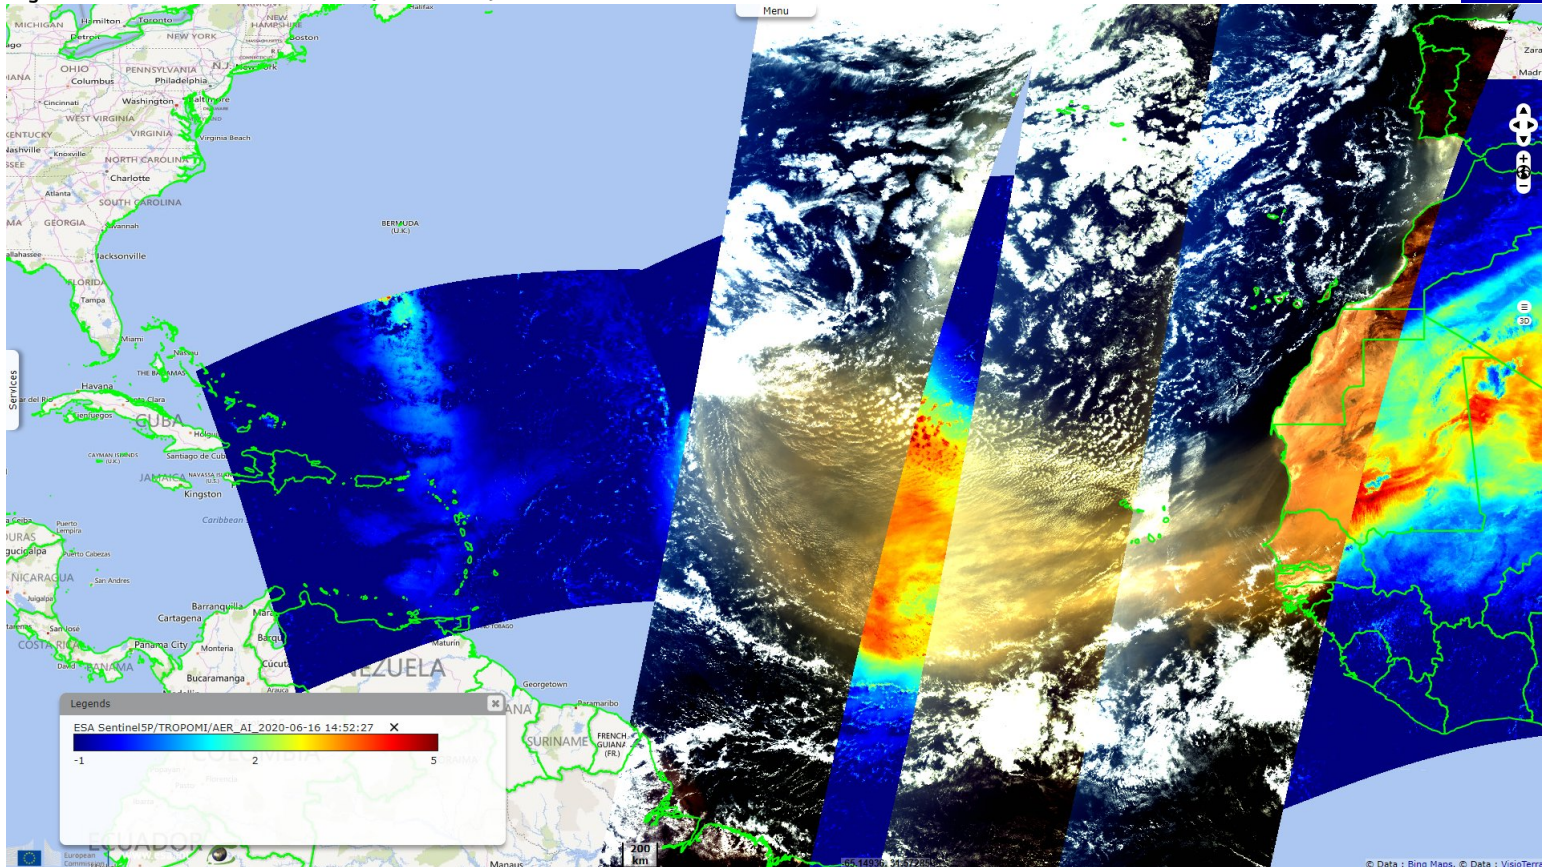

2D Layerstack

Fig. 1 - S3 OLCI & S-5P TROPOMI (18.06.2020) - The OLCI optical images & Sentinel-5P aerosol data show good continuity.

2D view

Notice the laminar-turbulent transition on the northern edge & a von Karman vortex street starting west of Cape Verde.

Fig. 2 - S3 OLCI & S-5P TROPOMI (19.06.2020) - The trade winds blow the fine Sahara sand across the Atlantic Ocean.

2D view

Fig. 3 - S3 OLCI & 5-5P TROPOMI (20.06.2020) - The coverage of TROPOMI and both OLCI instruments allows a good assessment of this event. [2D view](#)

2D view

Fig. 6 - S3 OLCI & S-5P TROPOMI (23.06.2020) - The Greater Antilles were reached by the sandstorm the following day.

2D animation 2D view

The views expressed herein can in no way be taken to reflect the official opinion of the European Space Agency or the European Union.  
Contains modified Copernicus Sentinel data 2020, processed by VisioTerra.