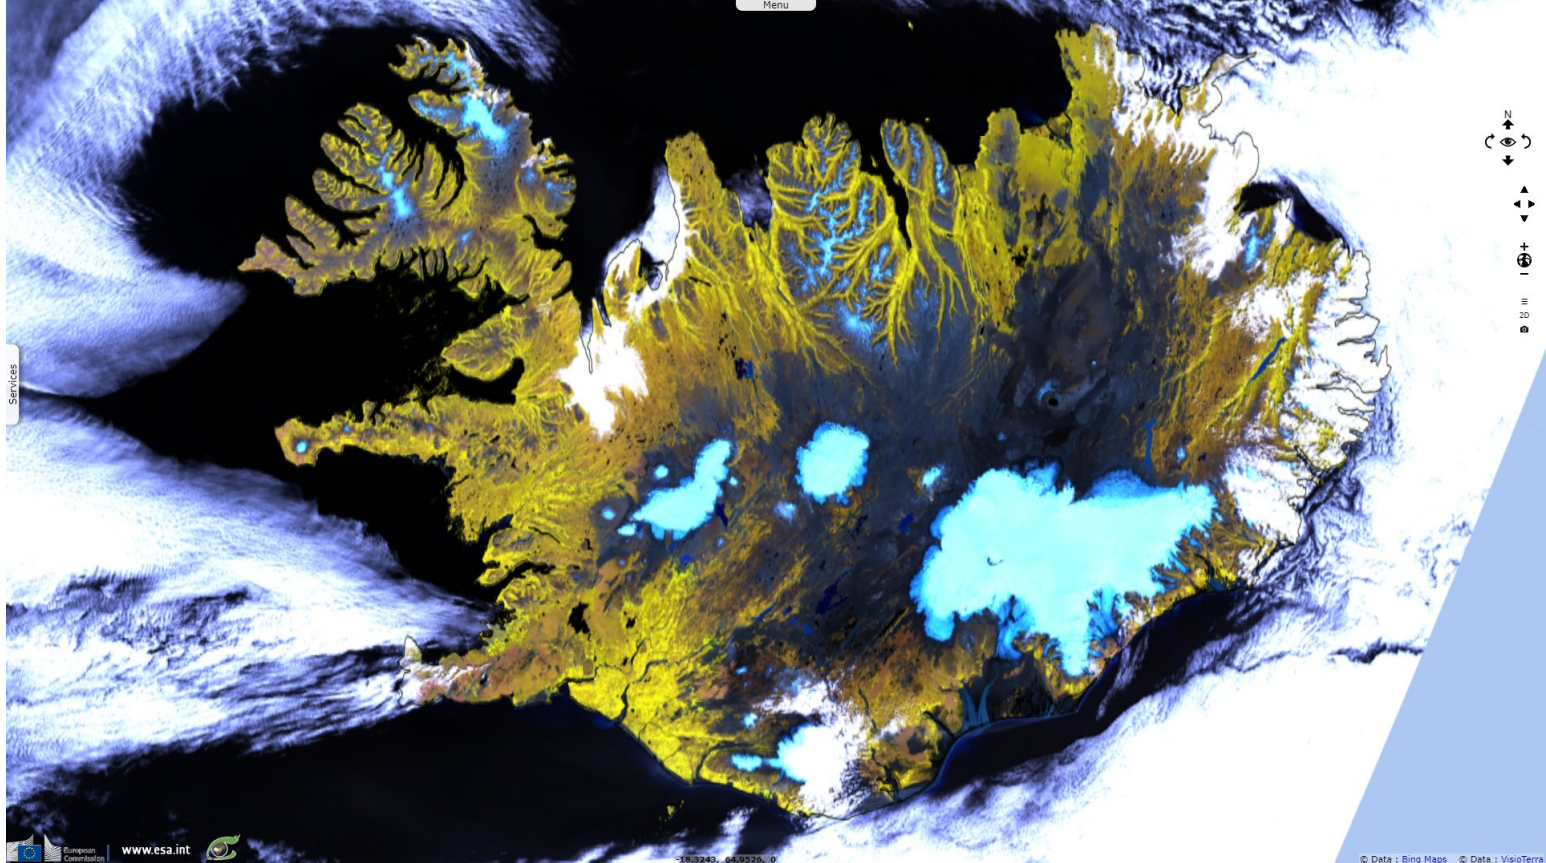

The decision was based on excessive suffering, loss of popular support in Iceland and ensuing lack of profitability of its last whaling company.

Fig. 2 - S2 (27.06.2021), S1 (17.09.2021) - Feroe Islands are a Danish autonomous territory where whaling is run under the name grindadráp.

[3D view](#) [3D view](#)

The radar image shows ships of Faroese whalers only two days after 1428 Atlantic white-sided dolphins were slaughtered in a single catch. Their flesh is considered too polluted to be eaten, many cetaceans are burnt or sunk afterwards.