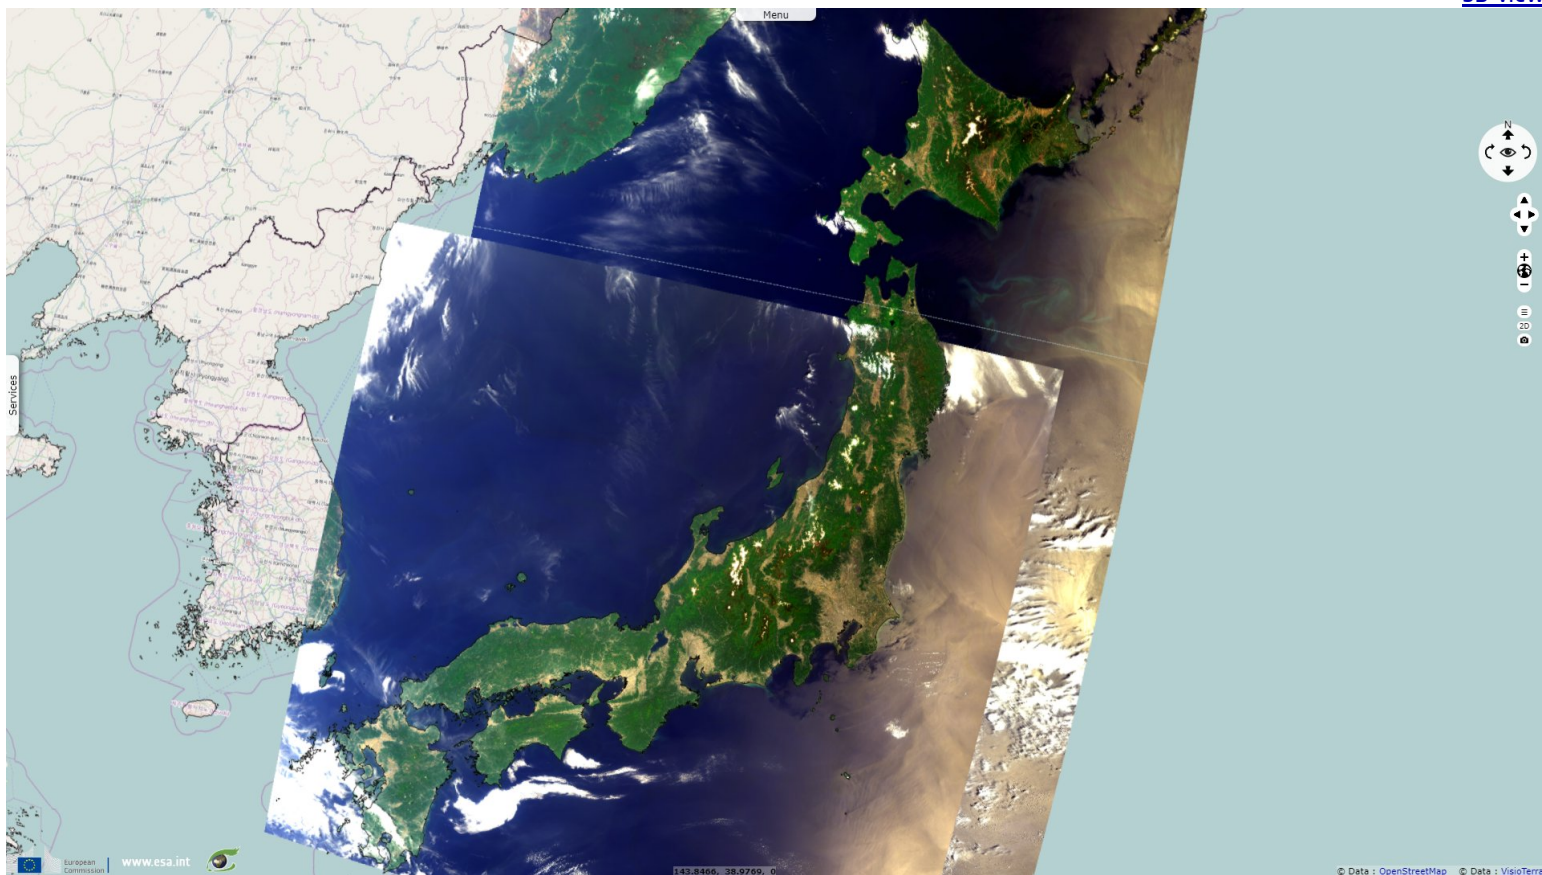

[3D view](#)

*The views expressed herein can in no way be taken to reflect the official opinion of the European Space Agency or the European Union.
Contains modified Copernicus Sentinel data 2023, processed by VisioTerra.*

More on European Commission space:							
More on ESA:				S-1 website	S-2 website	S-3 website	
More on Copernicus program:				SciHub portal	CopHub portal	Inthub portal	Colhub portal
More on VisioTerra:				Sentinel Vision Portal	Envisat+ERS portal	Swarm+GOCE portal	CryoSat portal

Funded by the EU and ESA

SED-1308-SentinelVision