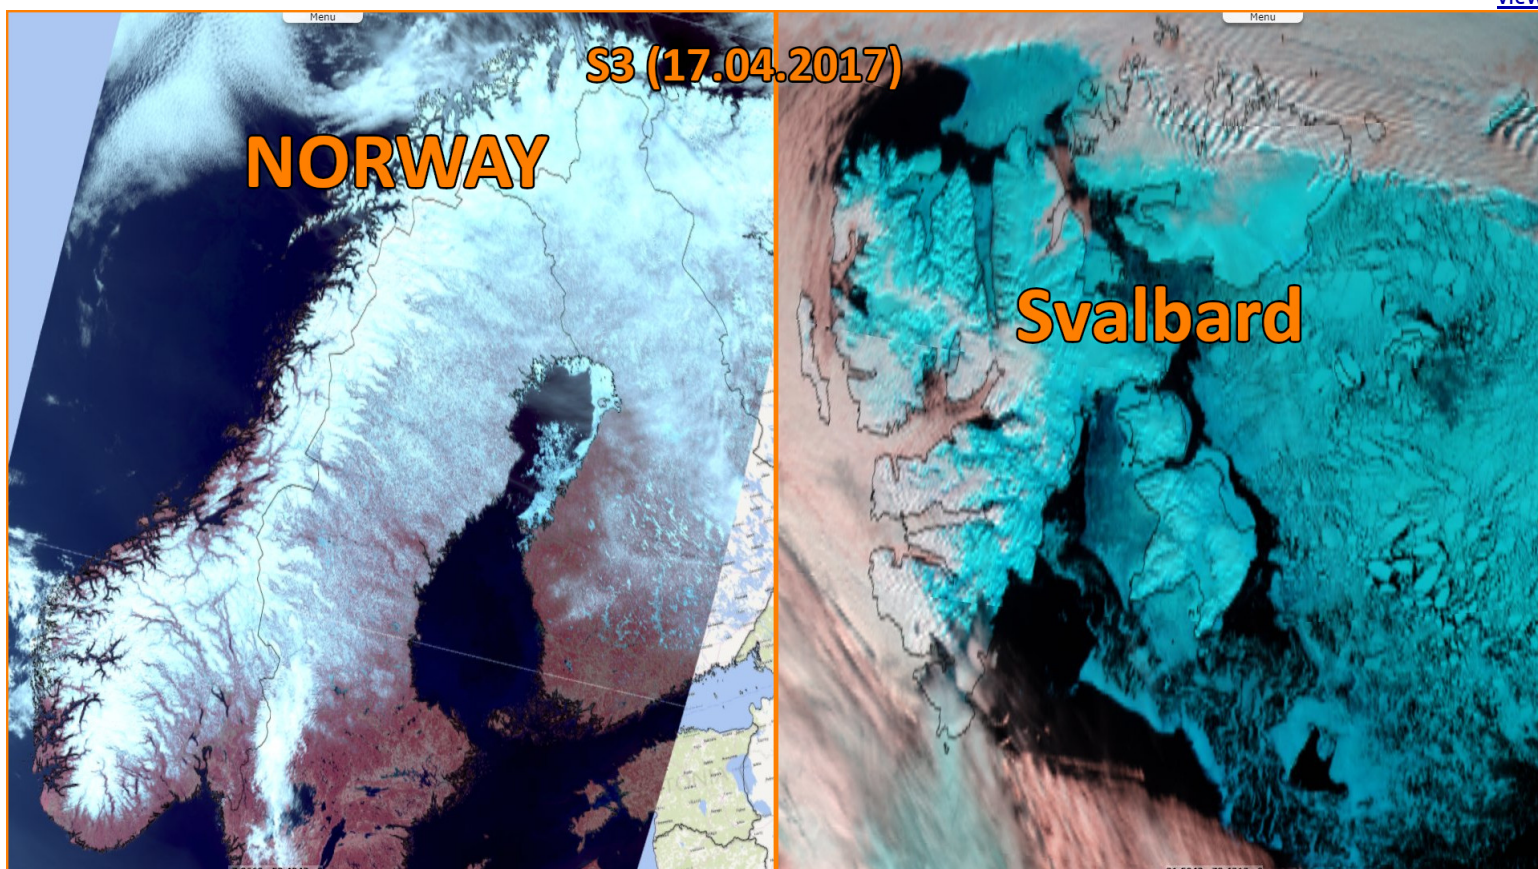

[3D view](#) [3D view](#)

The radar image shows ships of Faroese whalers only two days after 1428 Atlantic white-sided dolphins were slaughtered in a single catch. Their flesh is considered too polluted to be eaten, many cetaceans are burnt or sunk afterwards.

Fig. 3 - S3 (17.04.2017) - The first settlers on Norwegian islands of Svalbard were whalers. Norway still supports commercial whaling.

[3D view](#) [3D view](#)

Fig. 4 - S3 (17 & 25.05.2023) - Japan withdrew from International Whaling Commission in 2018. It resumed commercial hunting in its EEZ in 2019.