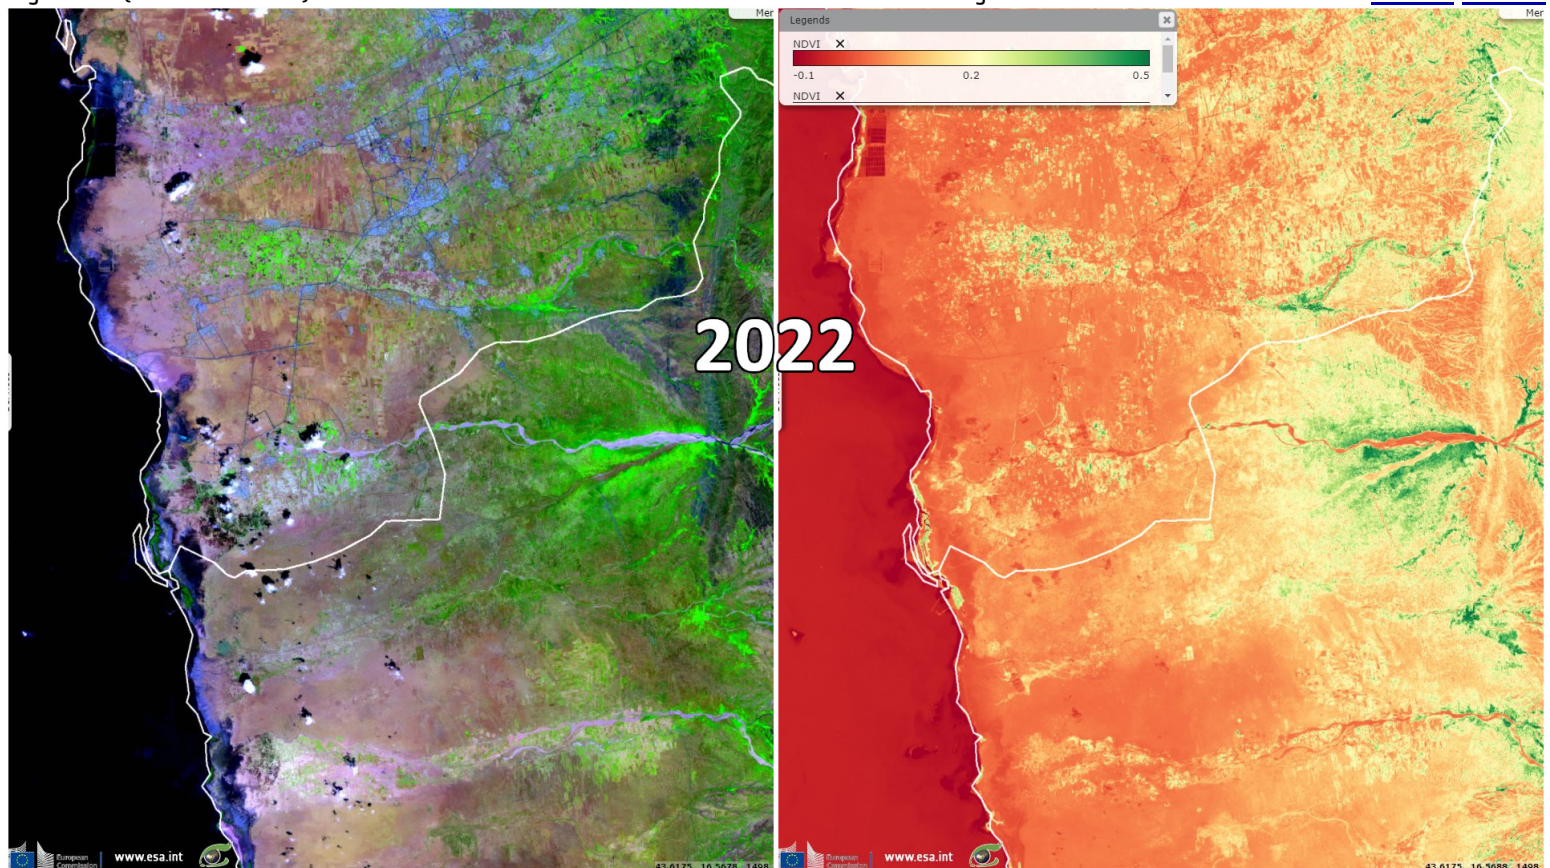

Fig. 1 - S2 (23.10.2013) - Yemen lies at South, Saudi Arabia at North. View of the western border before the civil war.

NDVI shows at right. The land seems more green on the Yemen side.

Fig. 2 - S2 (08.10.2018) - With Saudi destruction of Yemen crops, fields have regressed a lot more in Yemen than in Saudi Arabia. [3D view](#) [3D view](#)

Fig. 3 - S2 (12 & 17.10.2022) - More surfaces are cultivated on the Yemen side of the border again. [3D view](#) [3D view](#)

It's possibly the deepest sign of appeasement since 2014 with 869 prisoners exchanged between the Houthis and the Government backed by a Saudi-led coalition.