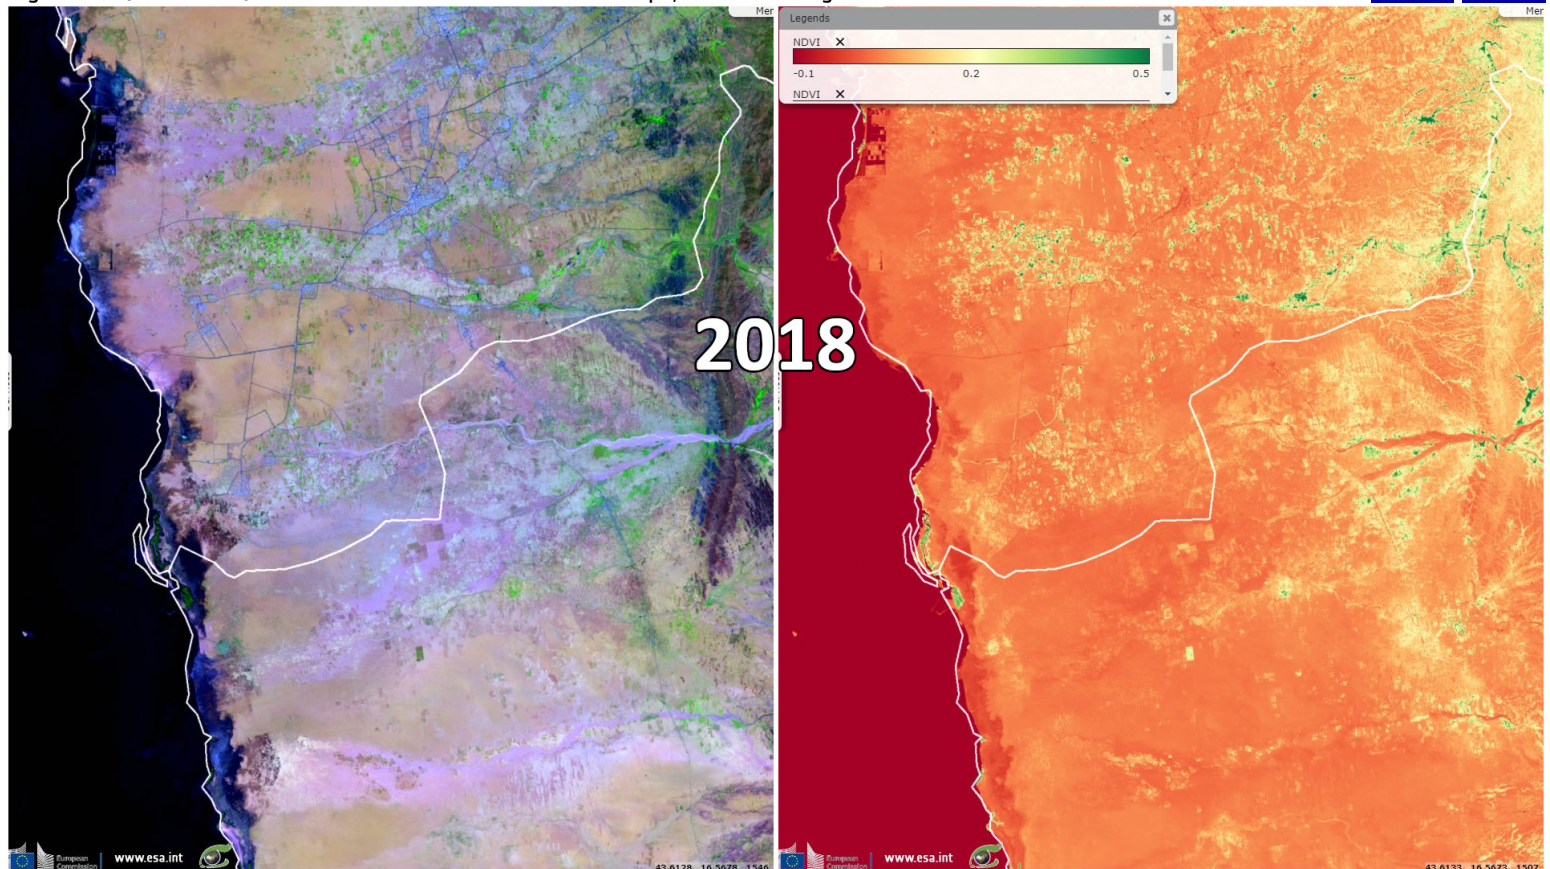

Fig. 1 - S2 (23.10.2013) - Yemen lies at South, Saudi Arabia at North. View of the western border before the civil war.

NDVI shows at right. The land seems more green on the Yemen side.

Fig. 2 - S2 (08.10.2018) - With Saudi destruction of Yemen crops, fields have regressed a lot more in Yemen than in Saudi Arabia. [3D view](#) [3D view](#)

Fig. 3 - S2 (12 & 17.10.2022) - More surfaces are cultivated on the Yemen side of the border again. [3D view](#) [3D view](#)

It's possibly the deepest sign of appeasement since 2014 with 869 prisoners exchanged between the Houthis and the Government backed by a Saudi-led coalition.