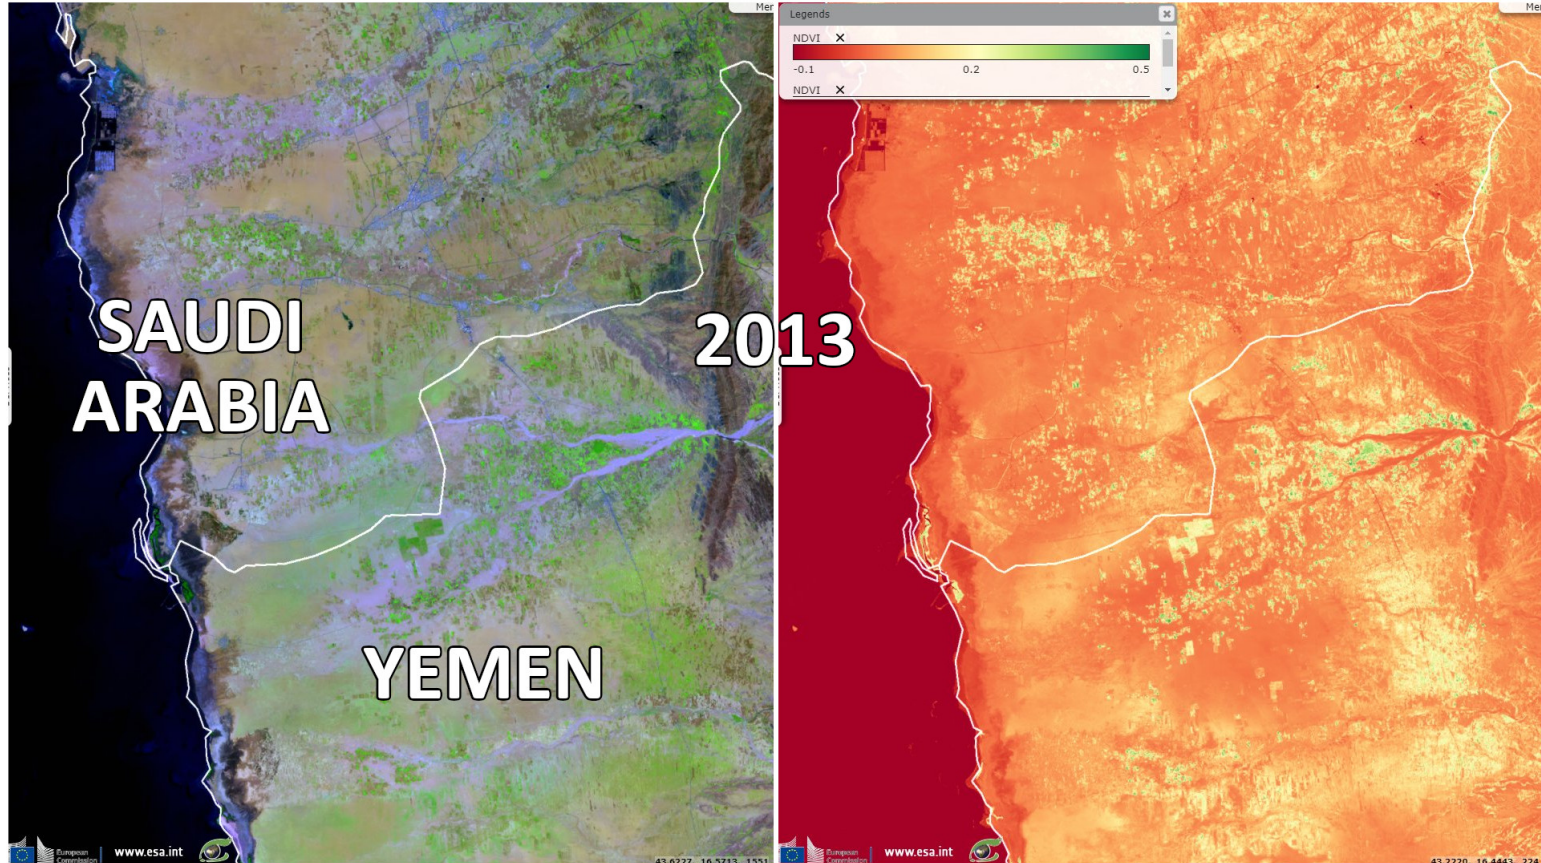

Author(s): Sentinel Vision team, VisioTerra, France - [svp@visioterra.fr](mailto:svp@visioterra.fr)

Keyword(s): Land, food security, agriculture, Yemen, Saudi Arabia

[3D Layerstack](#)

[3D view](#) [3D view](#)

Fig. 1 - S2 (23.10.2013) - Yemen lies at South, Saudi Arabia at North. View of the western border before the civil war.

NDVI shows at right. The land seems more green on the Yemen side.

Fig. 2 - S2 (08.10.2018) - With Saudi destruction of Yemen crops, fields have regressed a lot more in Yemen than in Saudi Arabia. [3D view](#) [3D view](#)

Fig. 3 - S2 (12 & 17.10.2022) - More surfaces are cultivated on the Yemen side of the border again. [3D view](#) [3D view](#)

It's possibly the deepest sign of appeasement since 2014 with 869 prisoners exchanged between the Houthis and the Government backed by a Saudi-led coalition.